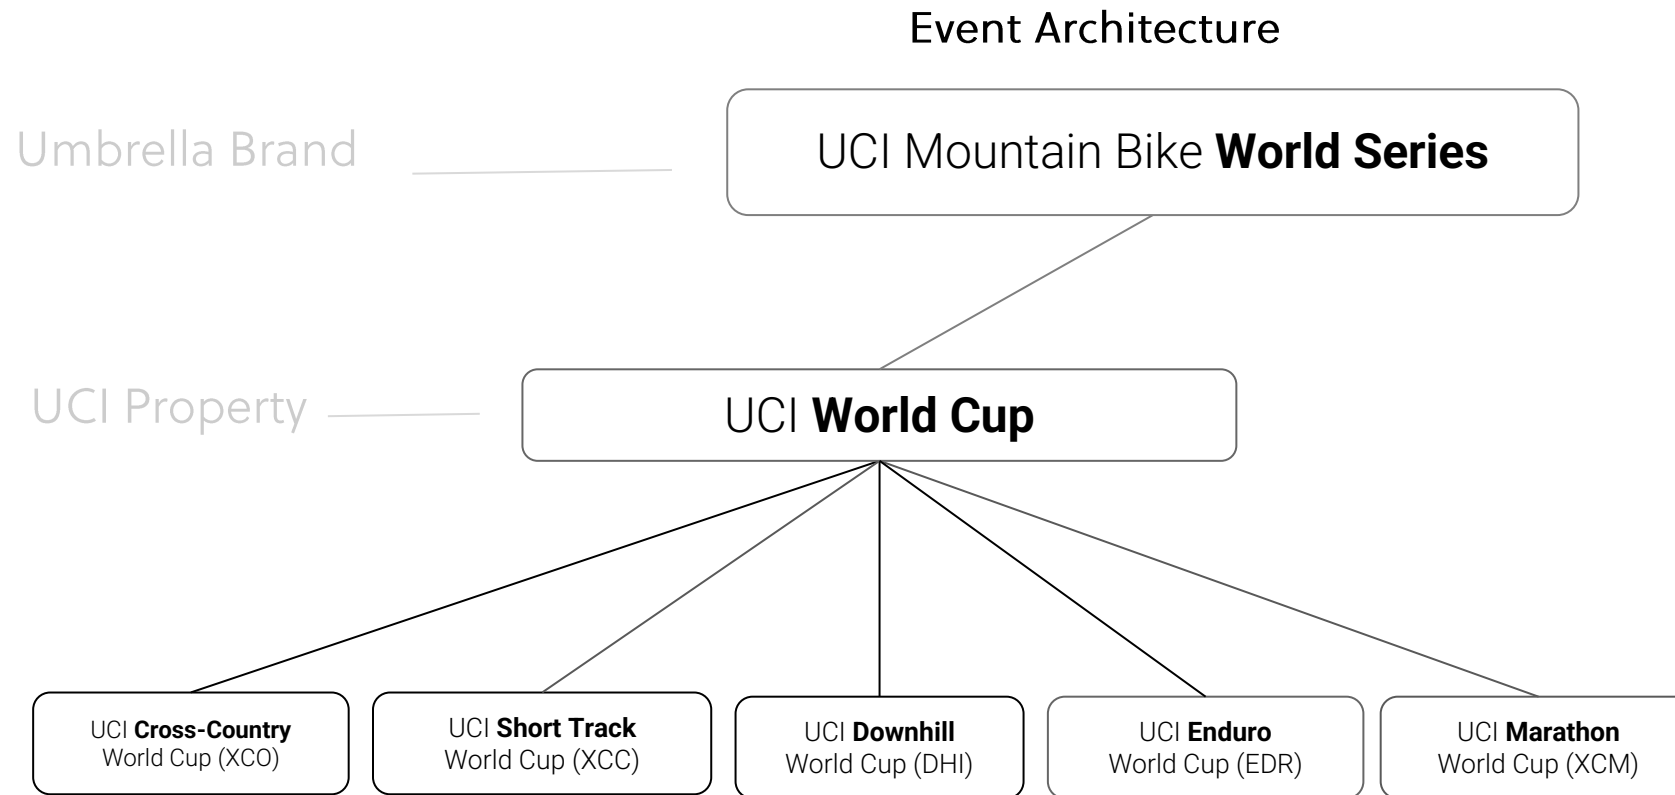

2023 UCI WORLD CUP

DECEMBER 13, 2022

Unity. Passion. Integrity. Excellence.

UCI MOUNTAIN BIKE WORLD SERIES

UCI RULE CHANGES

MOUNTAIN BIKE

- UCI **Cross-Country** World Cup (XCO)
 - No changes
- UCI **Short Track** World Cup (XCC)
 - Add Under 23 category as separate event (as per XCC Elite conditions)
 - Add UCI World Cup Standing points for the Under 23 category
- UCI **Marathon** World Cup (XCM)
 - Introduction of the UCI Marathon World Cup
 - Removal of the UCI Mountain Bike Marathon Series
 - Marathon Series Standings and UCI points move to UCI Marathon World Cup
- Team naming:
 - UCI ELITE MTB TEAM (previously UCI elite MTB team)
 - UCI MTB TEAM (previously UCI MTB team)

UCI RULE CHANGES

MOUNTAIN BIKE

- UCI **Downhill** World Cup (DHI) – Men and Women Elite:
 - Qualifying round: no changes as per 2022
 - Introduce a Semi-Final (switch the current protected riders from the Final to Semi-Final):
 - The Top 60 men elite and Top 15 women elite (qualifying round to semi-final)
 - Protected riders:
 - Season long number: 5 WE and 10 ME in the final UCI World Cup Standing of the previous season
 - Current UCI World Cup Standings (until a total of 10 WE and 20 ME) / First round, 10 WE and 20 ME final UCI World Cup Standing of the previous season)
 - Final (add a reduce number of protected riders):
 - The Top 30 men elite and Top 10 women elite (semi-final to final)
 - Protected riders: Top 3 WE and 5 ME of the Final UCI World Cup Standings of the previous season